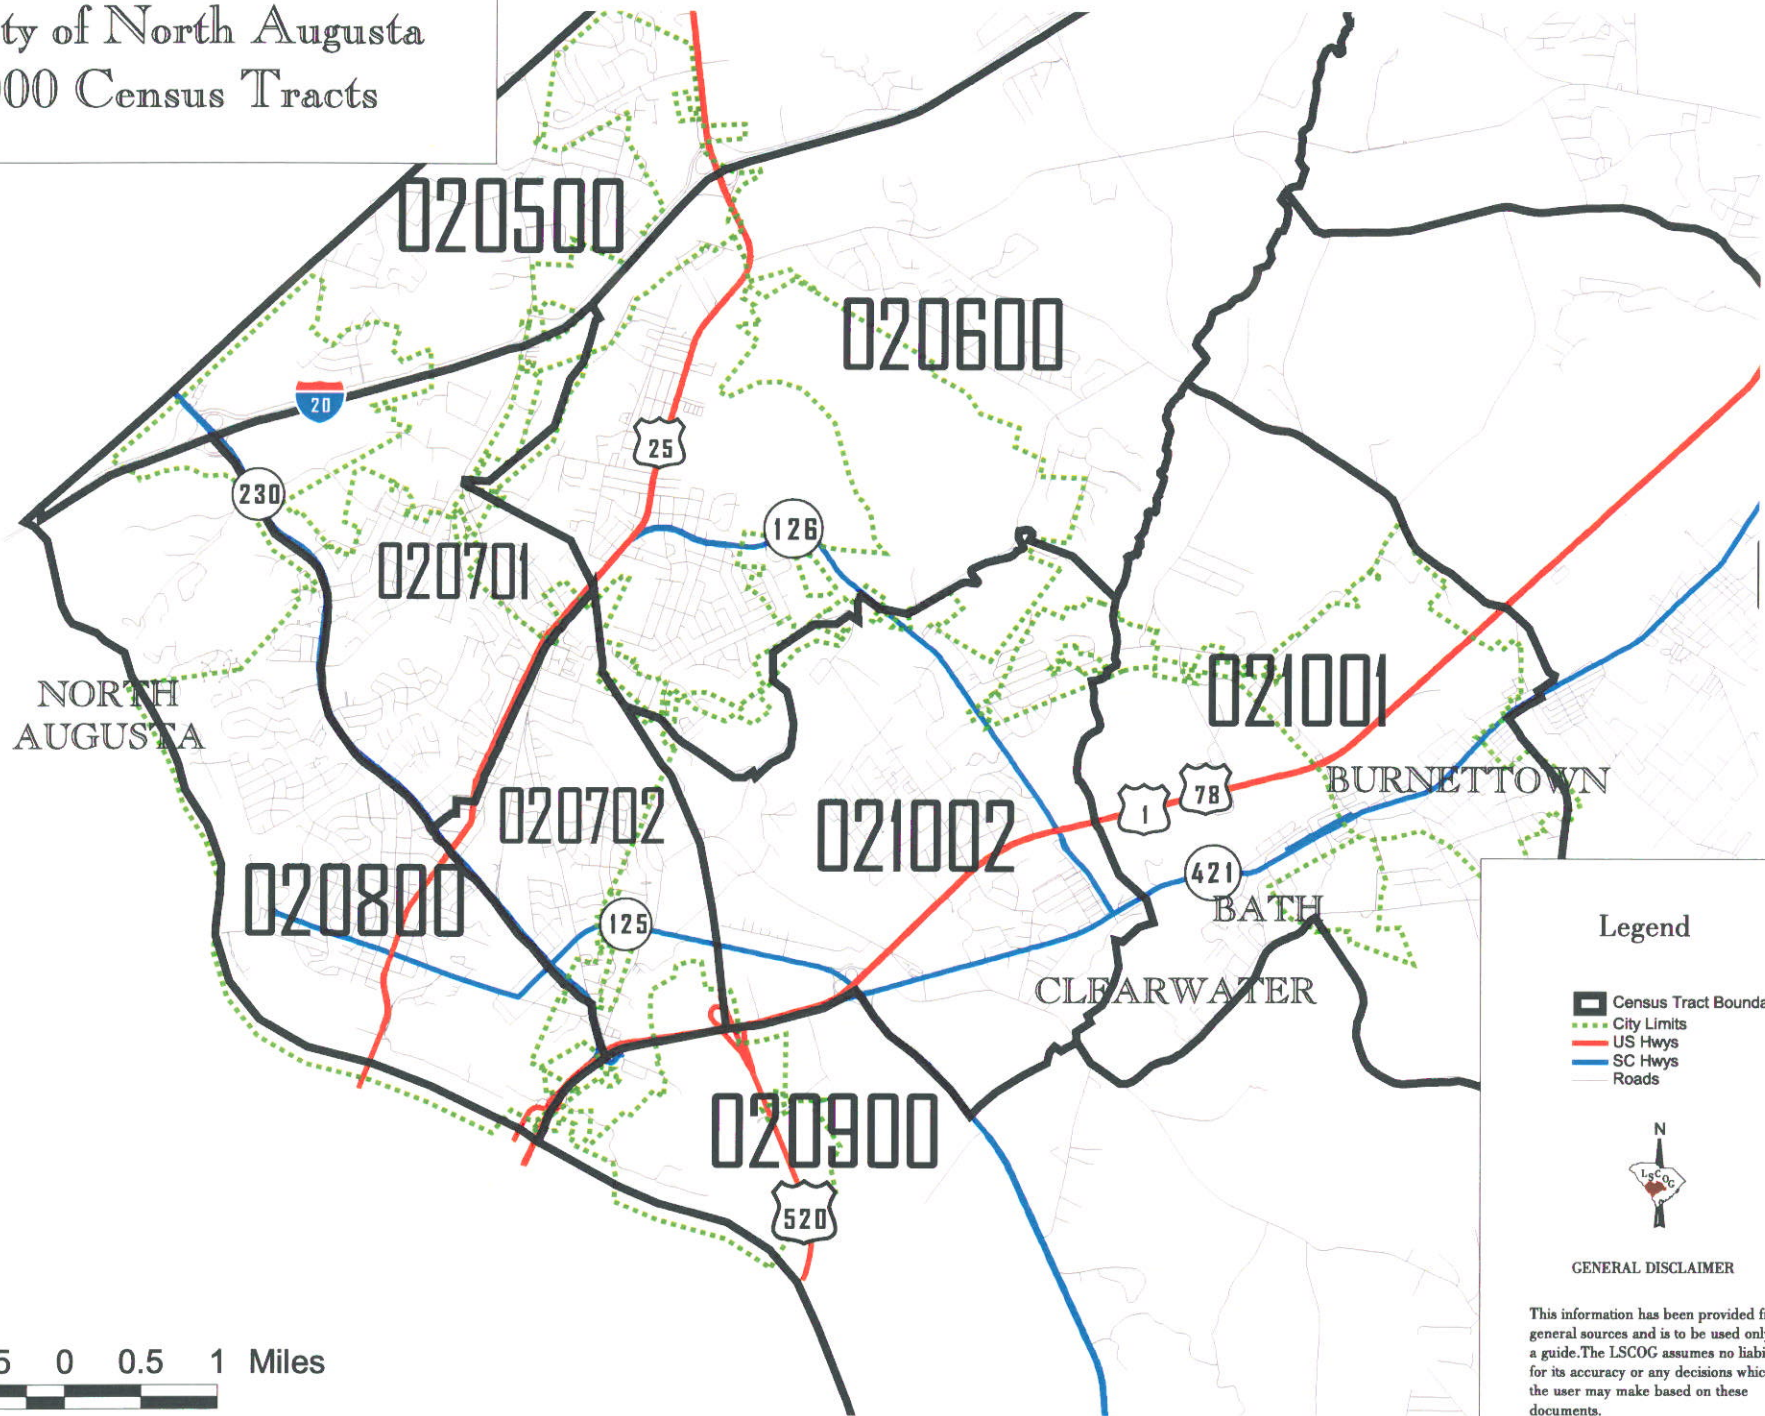

City of North Augusta
2000 Census Tracts

Legend

- Census Tract Boundary
- City Limits
- US Hwys
- SC Hwys
- Roads

GENERAL DISCLAIMER

This information has been provided from general sources and is to be used only as a guide. The LSCOG assumes no liability for its accuracy or any decisions which the user may make based on these documents.