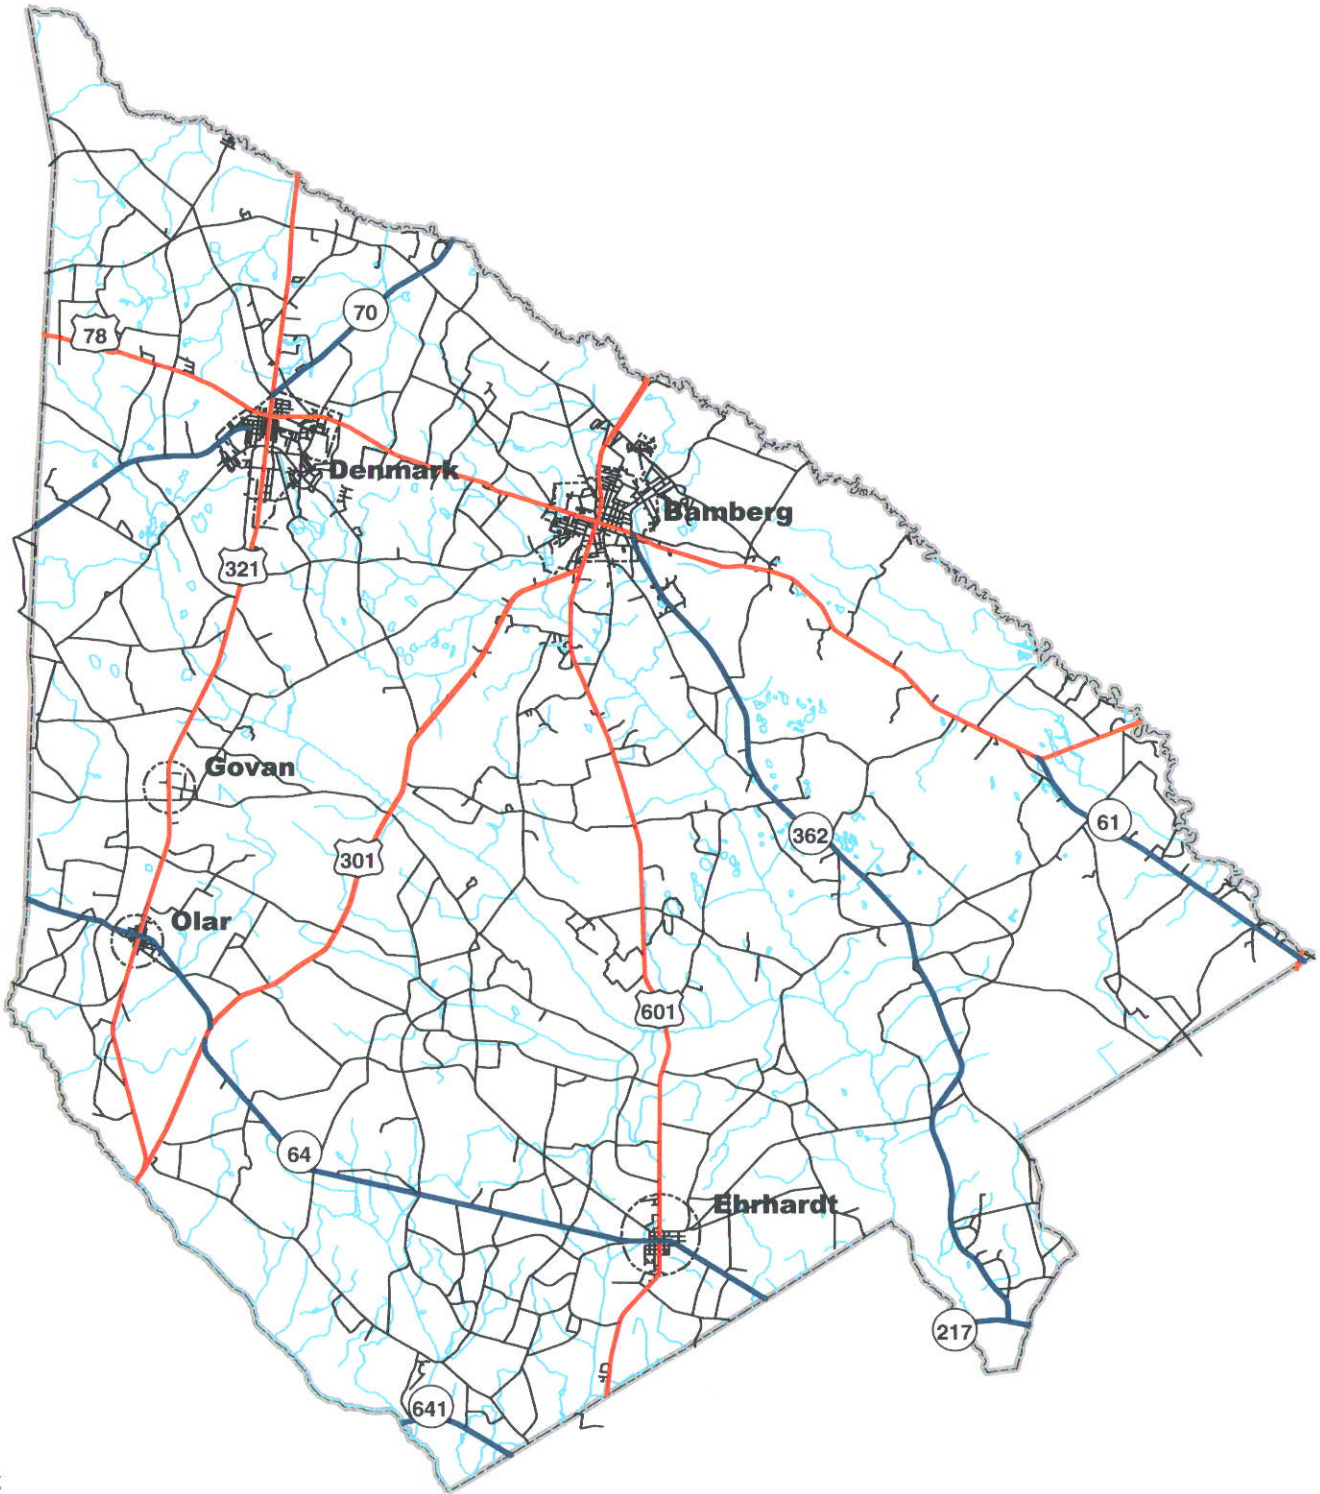

# Bamberg County

Map prepared by:  
Lower Savannah COG GIS  
Date: August 10, 2004  
Source: TIGER

- City Limits
- Streams
- Roads
- US Hwys
- County Boundary
- SC Hwys

0 1.25 2.5 5 Miles