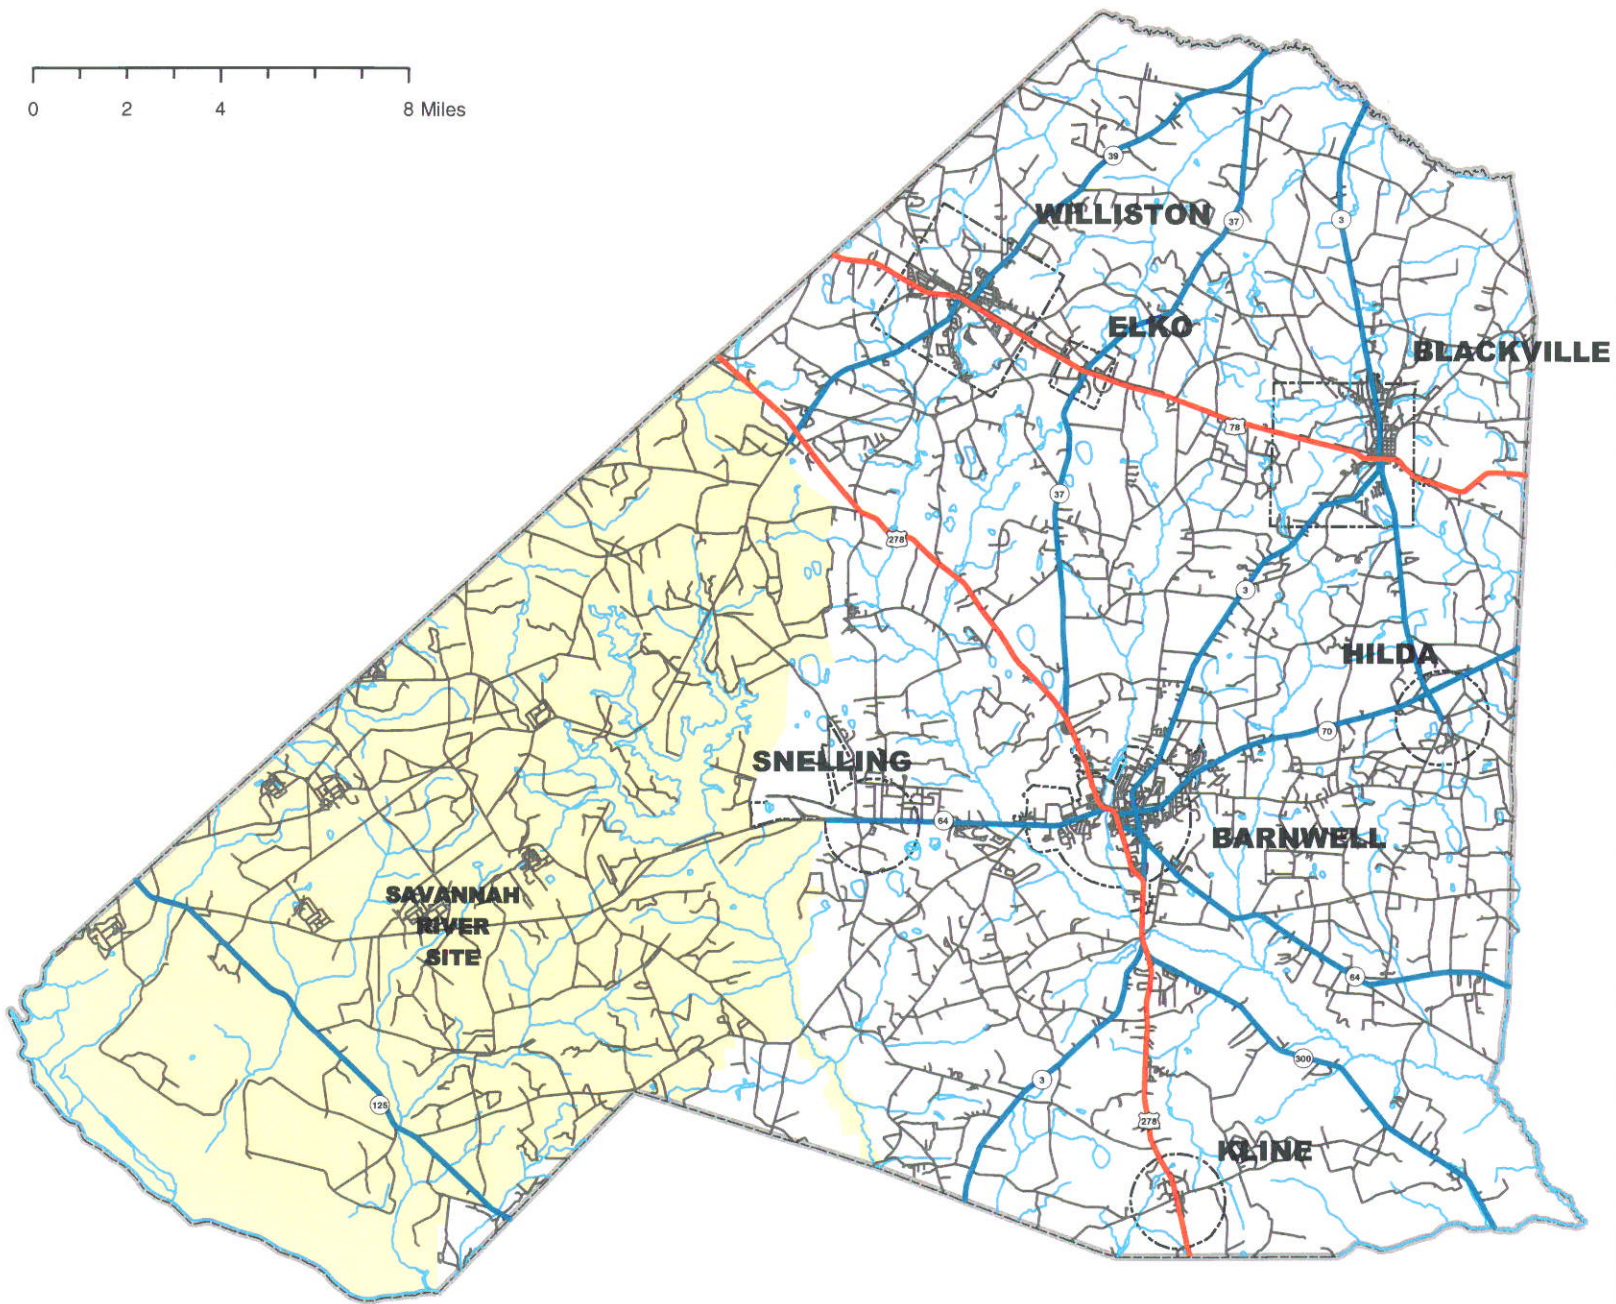

Barnwell County South Carolina

- US Hwys
- SC Hwys
- Roads
- Streams & Rivers
- City Limits
- County Boundary
- Savannah River Site

Prepared by the
Lower Savannah COG GIS
Date: June 23, 2004
Source: TIGER