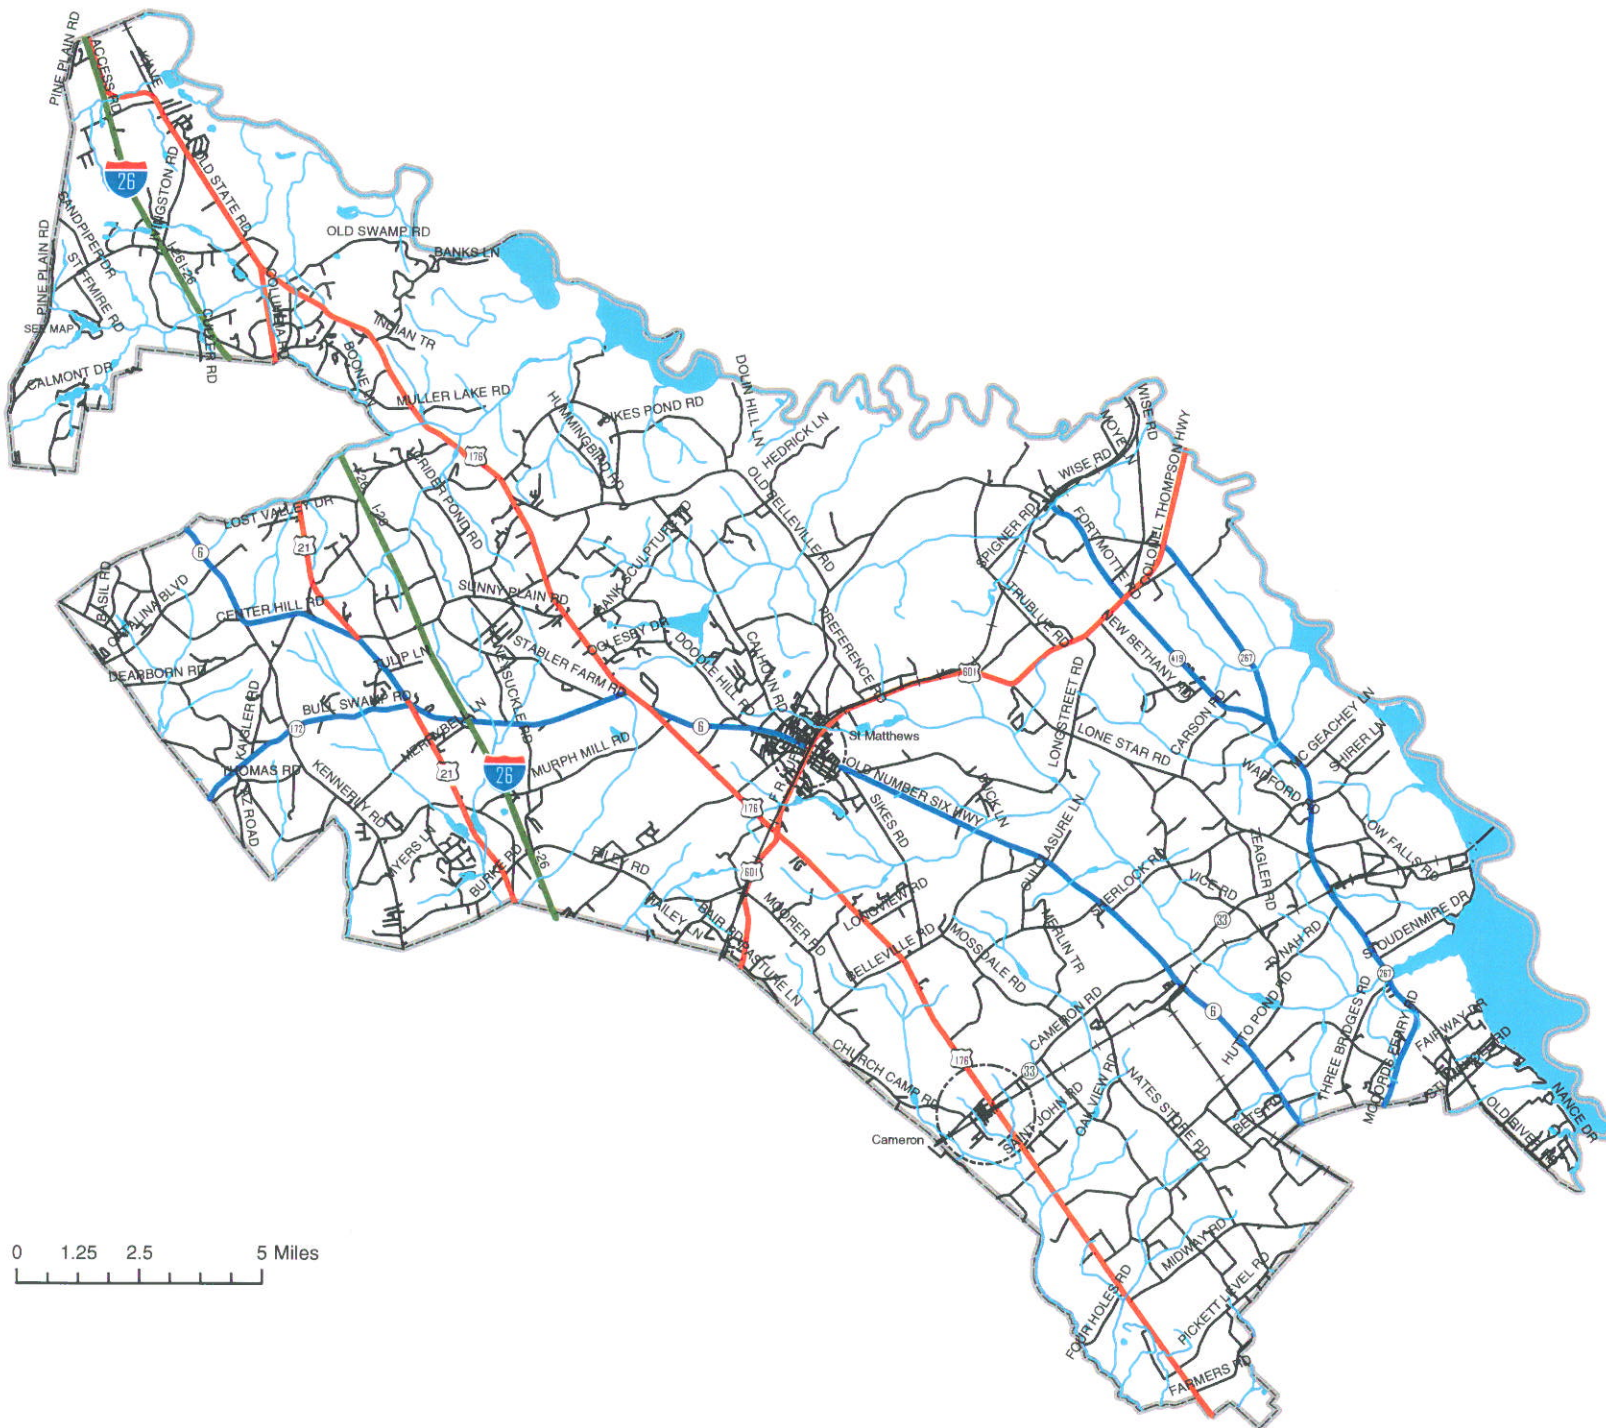

Calhoun County

Legend

- Streams
- Railroad
- I-26
- US Hwys
- SC Hwys
- Roads
- County Boundary
- Incorporated Limits
- Lakes & Ponds

May 29, 2002
Lower Savannah COG GIS
Source: Calhoun County E911, LSCOG

General Disclaimer